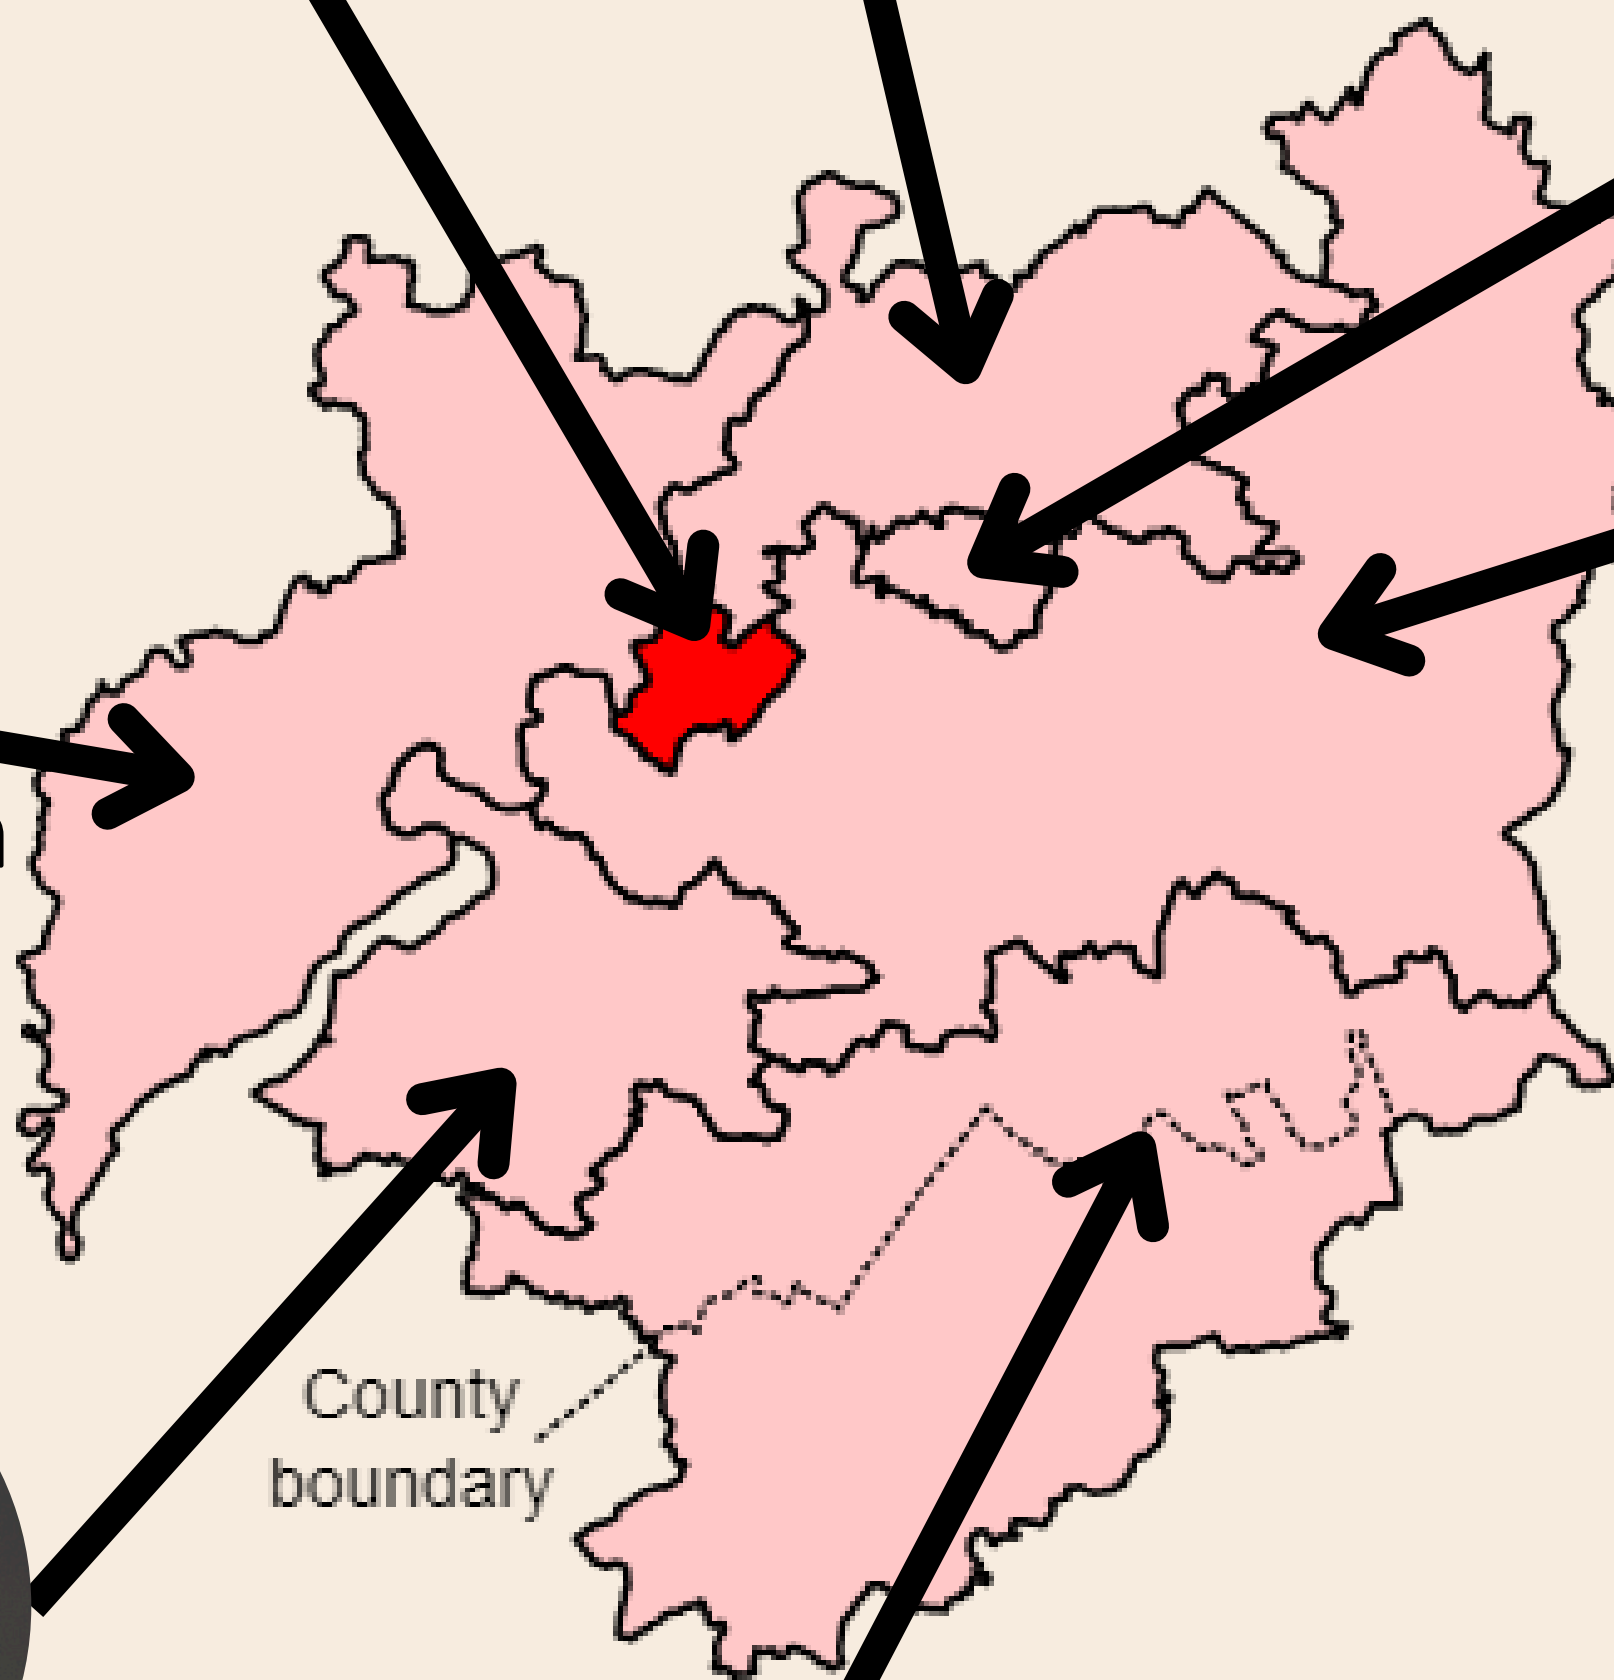

Gloucestershire MPs and their constituencies

Gloucester
Alex McIntyre
Labour

Tewkesbury
Cameron Thomas
Liberal Democrat

Cheltenham
Max Wilkinson
Liberal Democrat

Forest of Dean
Matt Bishop
Labour

North
Cotswolds
Sir Geoffrey
Clifton-Brown
Conservative

Stroud
Dr Simon Opher
Labour

South Cotswolds
Dr Roz Savage
Liberal Democrat